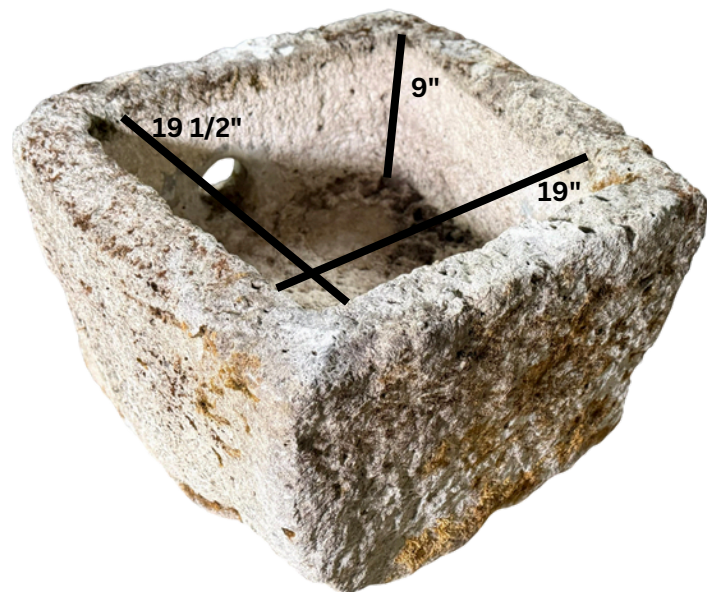

## French Antique Limestone Trough

### SPECIFICATION

FRENCH ANTIQUE LIMESTONE TROUGH  
SKU Number FK102-57

Width 27" (19 1/2")  
Depth 26" (19")  
Height 17" (9")